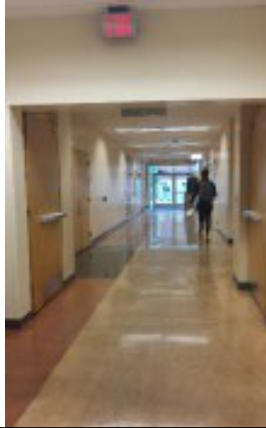

Proceed straight down the hall past the vending machines, Einstein Bros. Bagels, and through the wooden double doors.