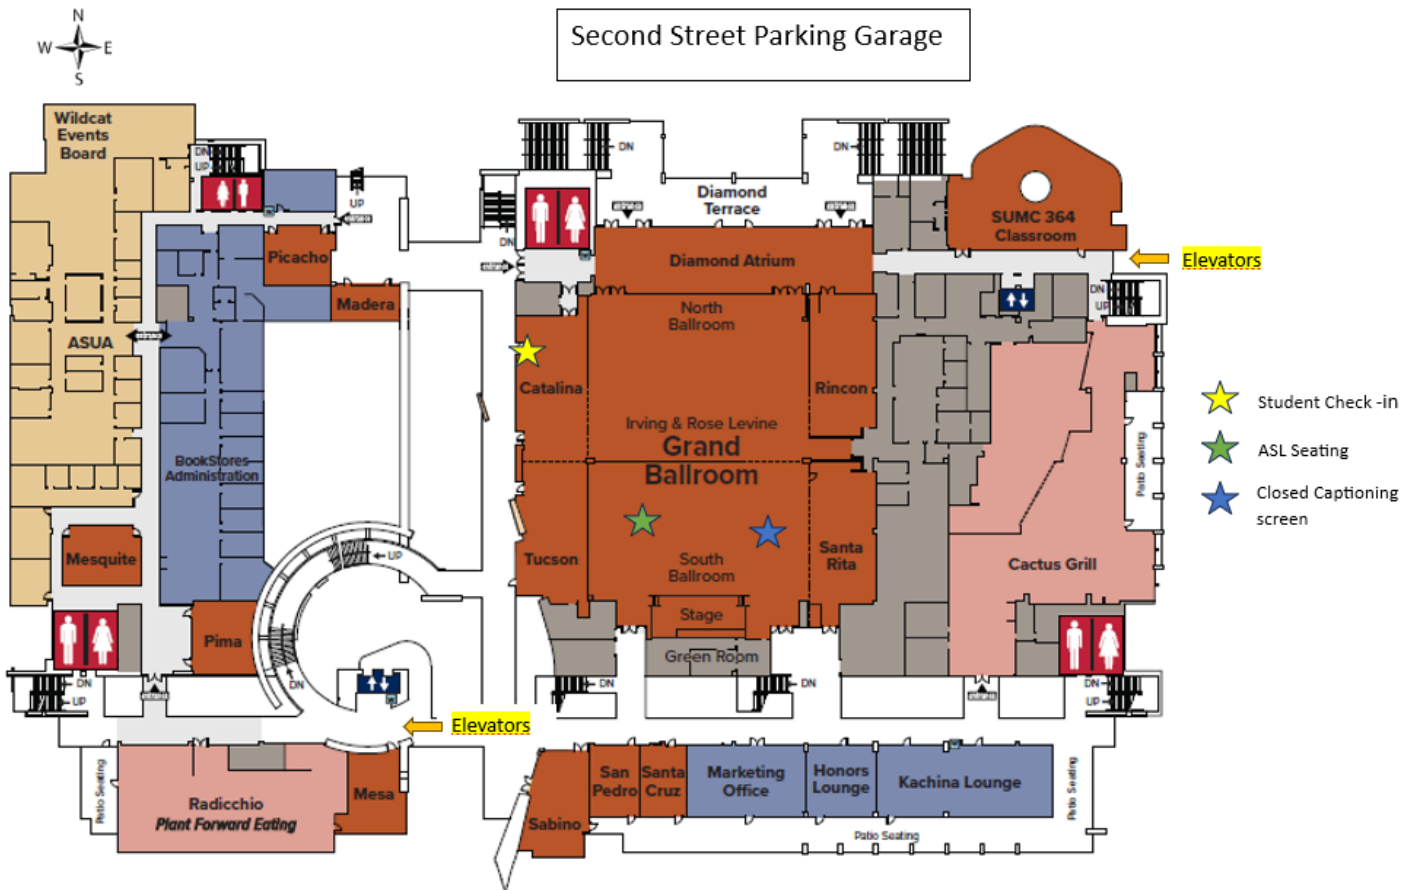

American Sign Language:

American Sign Language Interpreters will be available throughout the ceremony. The interpreters will be located to the far right at stage level (when facing the stage). For those guests requesting ASL, a limited number of seats will be reserved in the grouping directly behind the graduates on the right side when facing the stage.

Devices will be available at the AV table on the west side of the ballroom before the ceremony begins.

Accessible Seating for Guests:

Areas will be assigned throughout the floor for wheelchairs, along with 1-2 companion seats. All remaining seats located on the floor are accessible to those who use assistive walkers and/or canes. These seats can fill quickly so we suggest arriving early. We will make all attempts possible to seat your family together.

COLLEGE OF EDUCATION WINTER CONVOCATION
DECEMBER 20, 2024 @ 9:00AM

Accessible Entrance to Seating

For those guests utilizing wheelchairs or canes, suggested drop-off is located at the Student Union Circle (Roundabout) at the end of Mountain Avenue. Elevator access to the Ballroom is located at both the southwest corner (outside) and the northeast corner (inside) of the Student Union.

Make a right at the elevator sign. Take this elevator to the 3rd floor.

Make a left from the elevator and continue past the Union Gallery and through the indoors exit sign.

The Ballroom will be on your left.