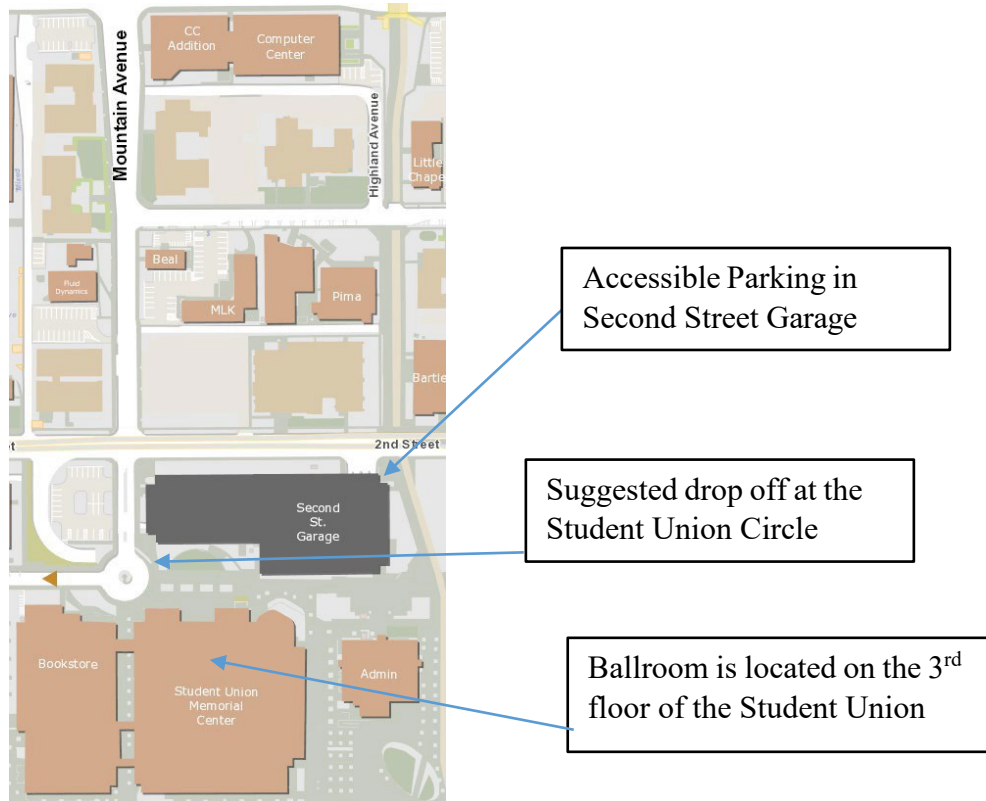

American Sign Language:

American Sign Language Interpreters will be available throughout the ceremony. The interpreters will be located to the far right at stage level (when facing the stage). For those guests requesting ASL, a limited number of seats will be reserved in the grouping directly behind the graduates on the right side when facing the stage.

Devices will be available at the AV table on the west side of the ballroom before the ceremony begins.

Accessible Seating for Guests:

Areas will be assigned throughout the floor for wheelchairs, along with 1-2 companion seats. All remaining seats located on the floor are accessible to those who use assistive walkers and/or canes. These seats can fill quickly so we suggest arriving early. We will make all attempts possible to seat your family together.

COLLEGE OF EDUCATION WINTER CONVOCATION
DECEMBER 20, 2024 @ 9:00AM

Accessible Entrance to Seating

For those guests utilizing wheelchairs or canes, suggested drop-off is located at the Student Union Circle (Roundabout) at the end of Mountain Avenue. Elevator access to the Ballroom is located at both the southwest corner (outside) and the northeast corner (inside) of the Student Union.

Make a right at the elevator sign. Take this elevator to the 3rd floor.

Make a left from the elevator and continue past the Union Gallery and through the indoors exit sign.

The Ballroom will be on your left.